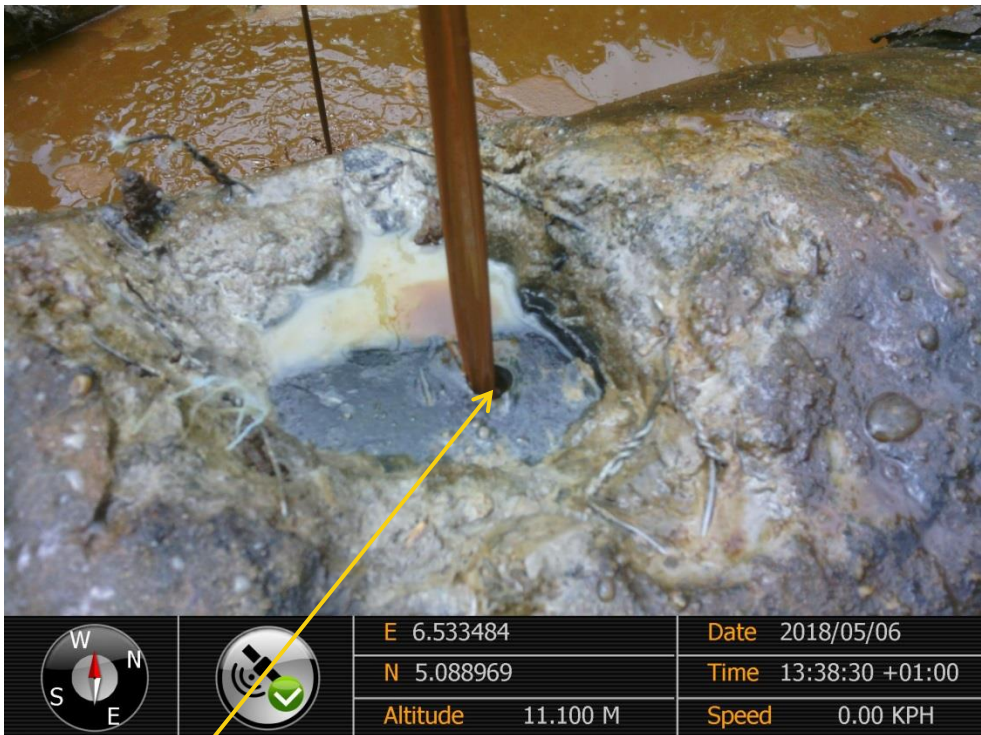

Overview: Part of spill impact on 14" Okordia – Rumuekpe Pipeline at Ukpeliède. Picture was taken during Joint Investigation of 5<sup>th</sup> May 2018.

Close-up: Drilled Hole on 14" Okordia – Rumuekpe Pipeline at Ukpeliède. Picture was taken during Joint Investigation of 6<sup>th</sup> May 2018.