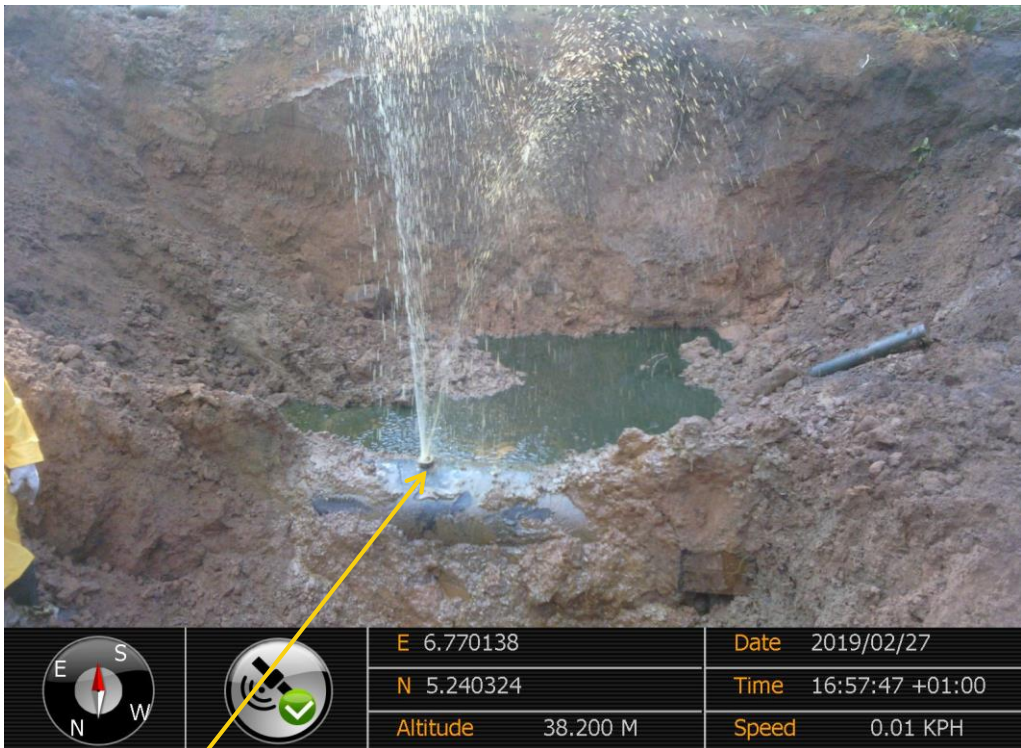

Overview: Part of spill impact on 18'' Assa – Rumuekpe Pipeline Right of Way at Egbeda. Picture was taken during Joint Investigation of 27th February 2019..

Close-up: Illegal Fitting on 18'' Assa – Rumuekpe Pipeline at Egbeda. Picture was taken during Joint Investigation of 27th February 2019.